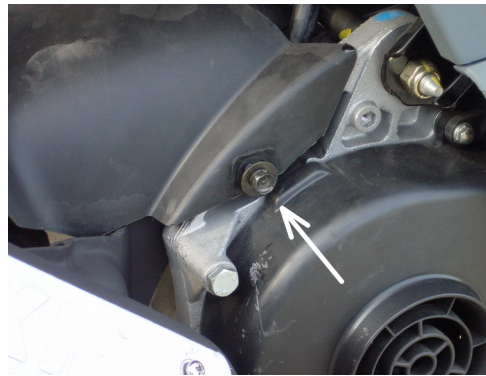

Ref. **P235**

www.ixil.com

Adaptable silencer / Adaptable schalldämpfer / Silenciador adaptable / Silencieux adaptable

Mark: **PEUGEOT**

Model: **LUDIX 50**

Motorcycle Type: **LUDIX10V**

Exhaust Type: **STANDARD POSITION**

* Not contractual document.

* All silencers without e9-Approval number are for competition use only.

* This company reserve the right to update or amend without prior notice.

STEP 1

STEP 2

STEP 3

STEP 4

STEP 5

STEP 6

STEP 7

STEP 8

STEP 9